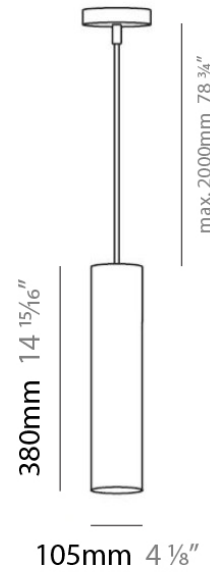

ONE SUSPENSION

D81350

GENERAL

Series: One
Brand: Panzeri
Division: Design
Mounting Type: Suspension
Mounting Location: Ceiling
Subcategory: Pendant

PHYSICAL

Shape: Cylinder
Diameter (mm): 105
Diameter (in): 4 1/8
Height (mm): 380
Height (in): 15.0
Max. Overall Height (mm): 2380
Max. Overall Height (in): 93 11/16
Light Distribution: Direct
Fixture Material: Metal

ELECTRICAL

Number of Lamps: 1
Lamp Type: LED Retrofit / Halogen
Bulb Included: Bulb Not Included
Total Output Wattage (W): 10 / 75
Max. Wattage Per Lamp (W): 10 / 75
Lamp Base: E26
Input Voltage (V): 120

LED

OPTICAL

RATINGS AND CERTIFICATIONS

Certified By: CSA Certified to UL and CSA Standards
IP rating: IP20

PROJECT	_____
TYPE	_____
NOTES	_____
QUANTITY	_____
DATE	_____